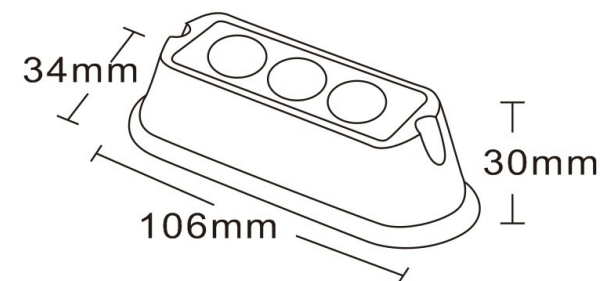

### INSTALLATION INSTRUCTIONS:

- It should be used exclusively in accordance with intended use.
- Mount exclusively in specialized workshops.
- The connection between the lamp and vehicle's installation should be isolated with heat-shrink tube or alternatively with isolating tape to avoid getting water and moisture to the copper wire of the lamp which can damage electronic components. When it comes to lamp and plug, the plug should be mounted safely.
- Do not cut off tinned ends.
- Lamps must be installed only in accordance with UNECE regulations.

### TECHNICAL SPECIFICATIONS:

MATERIAL	LED QUANTITY	MOUNTING	WIRE	FUNCTION	WATT	VOLTAGE	CERTIFICATES	PACKING/WEIGHT
» Lens: PC » Housing: AL	» 4 LED	» screw	» 200mm	» 3 warning flashes	» 12W	» 12 V/24V	» ECE R10 » ECE R65	» cart. dim.: 150x60x50mm » weight: 140g » 50 pcs/bulk box